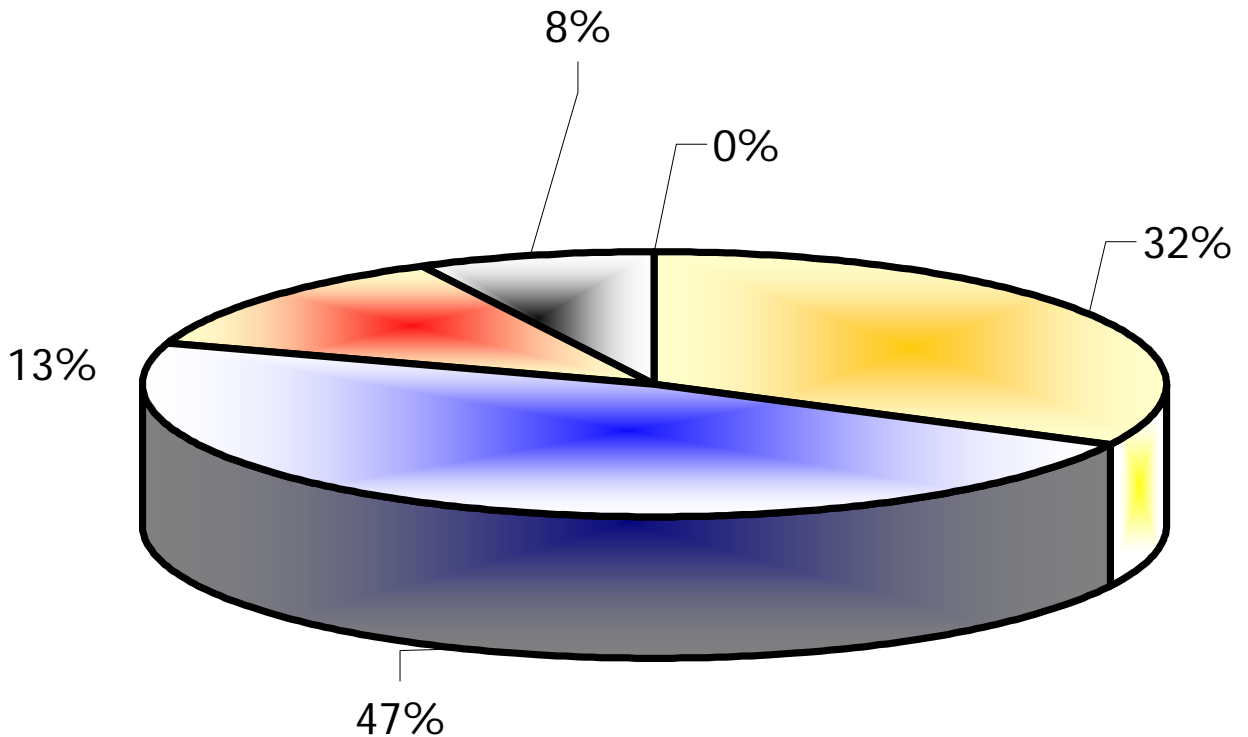

P.#2: Facilities at the conference (hardware)

■ EXCELENT   ■ GREAT   ■ GOOD   ■ FAIR   ■ NOT SO GREAT